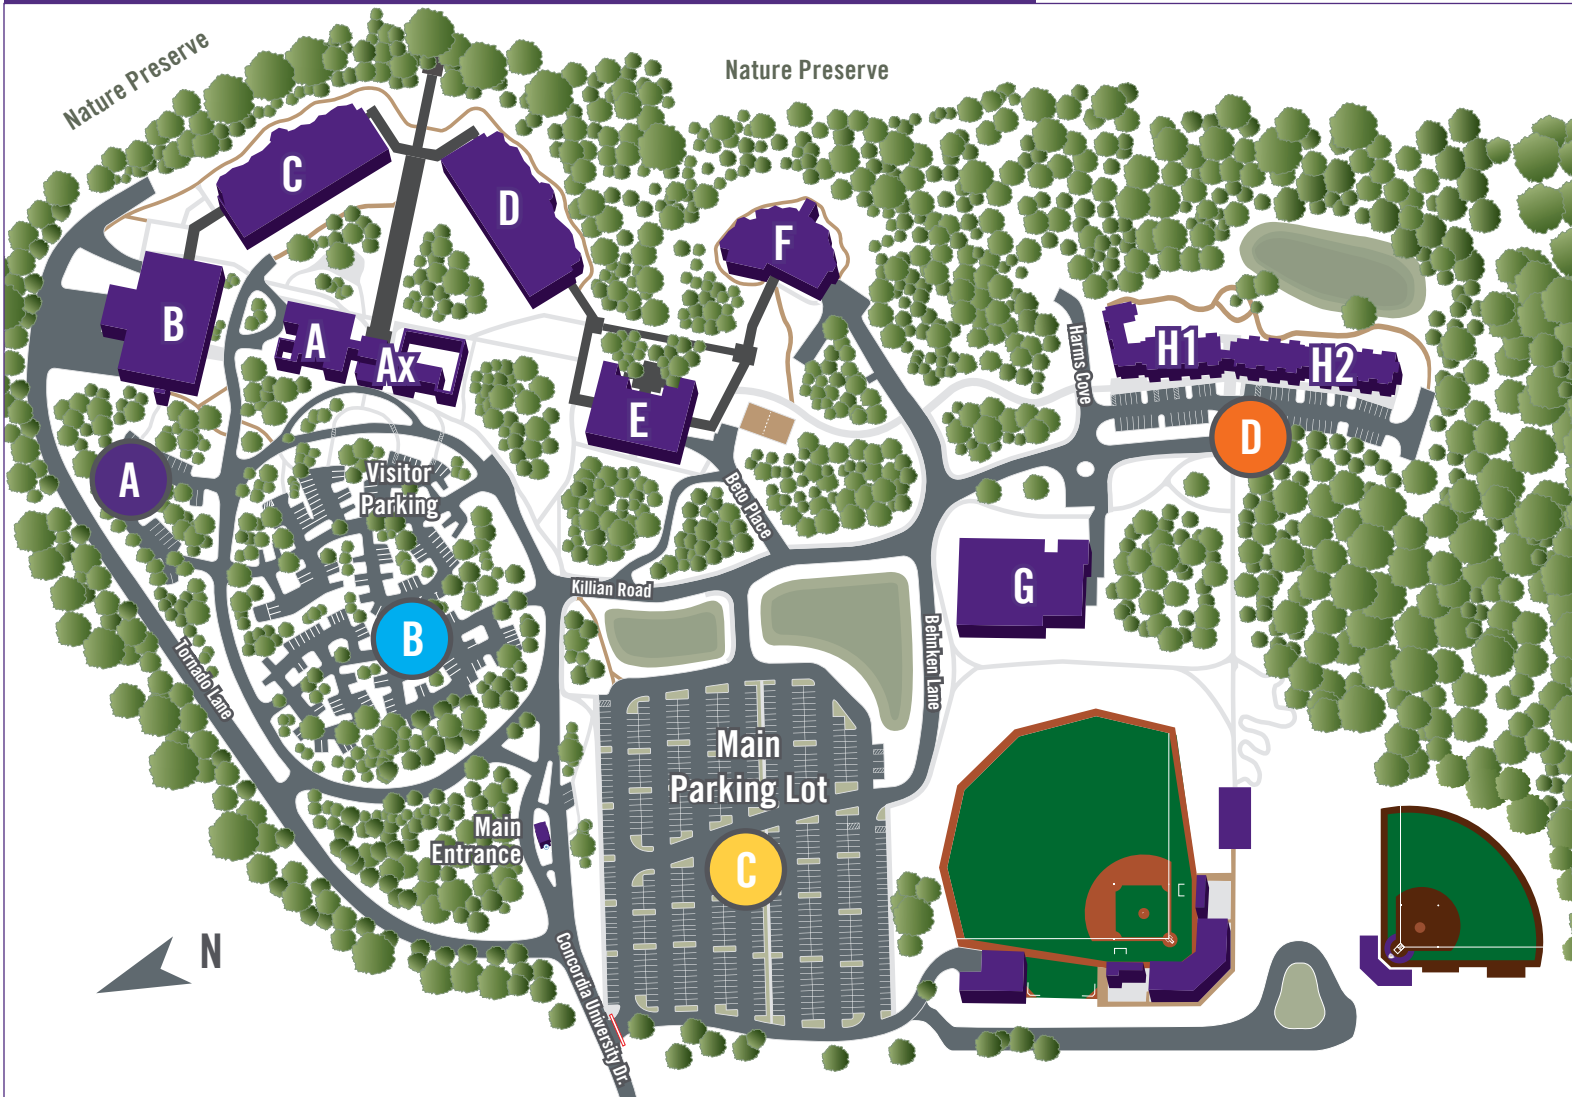

CAMPUS MAP

11400 Concordia University Dr.
Austin, Texas 78726 | 512.313.3000

KEY LOCATIONS

Admissions	A
Advancement Services	D
Art Studios & Art Gallery	B
ATM	B
Blackbox Theater	B
Business Services (accounting)	D
Bookstore	B
Cafeteria	E
Career Center	F
Chapel / Auditorium	A
Classrooms	C
Student Services	F
Computer Services / IT	D
Executive Offices & President	C
External Relations	D
Fieldhouse (athletics)	G
Financial Aid	C
Fitness Center	G
Helpdesk	D
Library	F
Maintenance (facilities)	B
Music	B
POLICE	D
Registrar	C
Scheduling & Events Office	A
Science Labs	D
Service Learning	F
Student Activities	B
Student Center	B
Student Central	C
Student Housing	H
Success Center	F
Support Services (copy center)	AX
University Services	D

CAMPUS PARKING

A	PURPLE LOT: Restricted parking & deliveries. Limited space. No visitor parking available.
B	BLUE LOT: Visitor & employee parking. Handicapped parking is in front of Building A.

C	YELLOW LOT: Main parking lot. ALL vehicles can park in this lot.
D	ORANGE LOT: Student housing parking. Restricted to residential students.