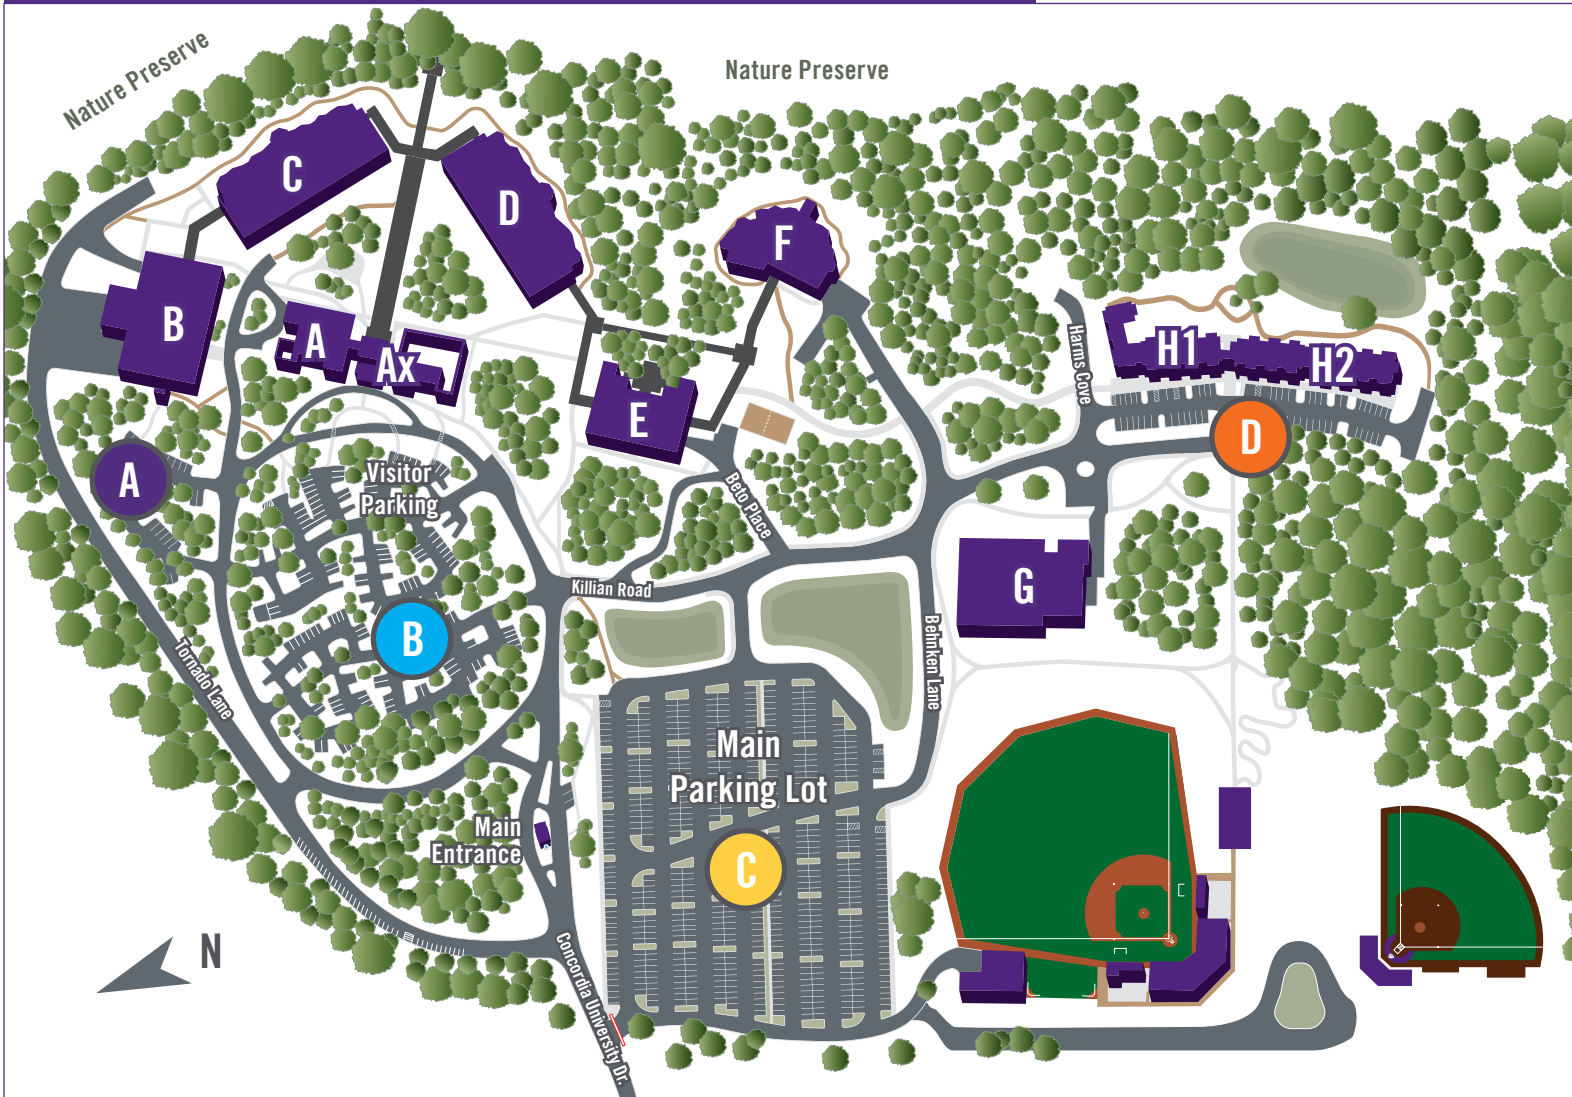

CAMPUS MAP

11400 Concordia University Dr.
Austin, Texas 78726 | 512.313.3000

KEY LOCATIONS	
Admissions	A
Advancement Services	D
Art Studios & Art Gallery	B
ATM	B
Blackbox Theater	B
Business Services (accounting)	D
Bookstore	B
Cafeteria	E
Career Center	C
Chapel / Auditorium	A
Classrooms	C
Student Services	F
Computer Services / IT	D
Executive Offices & President	C
External Relations	D
Fieldhouse (athletics)	G
Financial Aid	C
Fitness Center	G
Helpdesk	D
IncubatorCTX	B
Library	F
Maintenance (facilities)	B
Music	B
POLICE	D
Registrar	C
Science Labs	D
Service Learning	F
Student Activities	B
Student Center	B
Student Central	C
Student Housing	H
Success Center	C
Tornado Prints (copy center)	F
University Services	D

CAMPUS PARKING

A	PURPLE LOT: Restricted parking & deliveries. Limited space. No visitor parking available.
B	BLUE LOT: Visitor & employee parking. Handicapped parking is in front of Building A.

C	YELLOW LOT: Main parking lot. ALL vehicles can park in this lot.
D	ORANGE LOT: Student housing parking. Restricted to residential students.