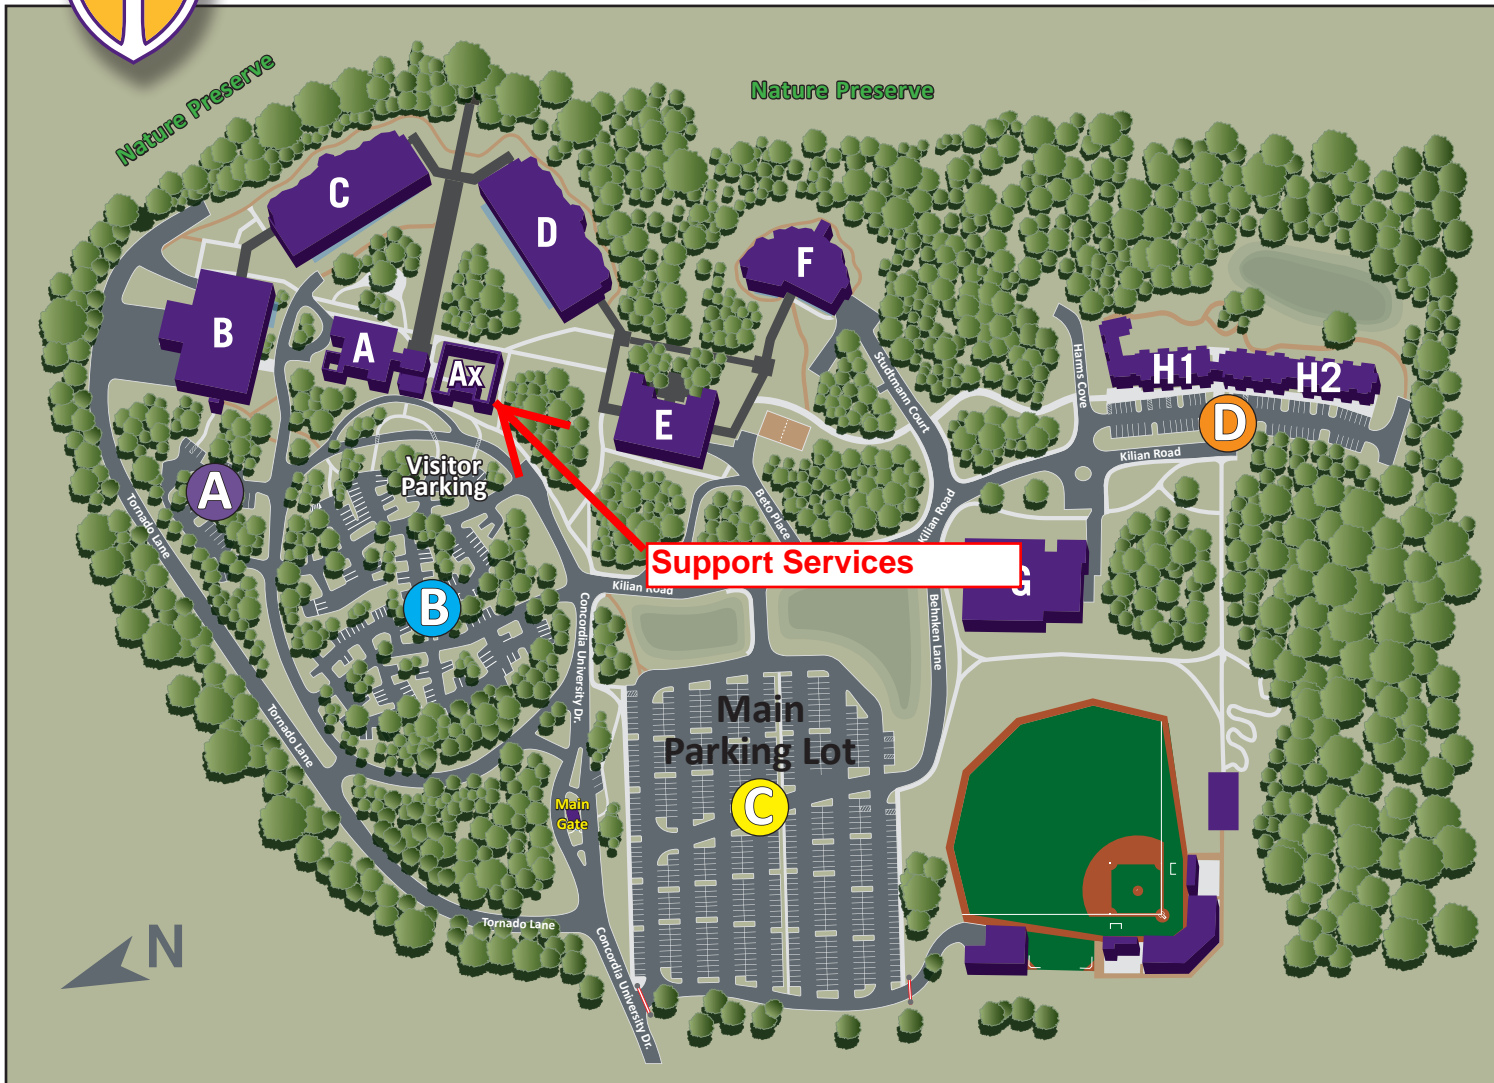

Concordia University Texas

CAMPUS MAP

Rev. 2.0

Admissions	A
Advancement Services	D
Art Studios & Art Gallery	B
ATM	B
Blackbox Theater	B
Business Services (accounting) ..	D
Bookstore	B
Cafeteria	E
Career Center	F
Chapel / Auditorium	A
Classrooms	C
Student Services	F
Computer Services / IT	D
Executive Offices & President	C
External Relations	D
Fieldhouse (athletics)	G
Financial Aid	C
Fitness Center	G
Helpdesk	D
Library	F
Maintenance (facilities)	B
Music	B
POLICE	D
Registrar	C
Scheduling & Events Office	A
Science Labs	D
Service Learning	F
Student Activities	B
Student Center	B
Student Central	C
Student Housing	H
Success Center	F
Support Services (copy center) ...	Ax
University Services	D

PARKING LOTS

- A** **PURPLE LOT:** Restricted parking & deliveries. Limited space. No visitor parking available.
- B** **BLUE LOT:** *Visitor* & employee parking. Handicapped parking is in front of Building A.

- C** **YELLOW LOT:** *Main parking lot.* ALL vehicles can park in this lot.
- D** **ORANGE LOT:** Student housing parking. Restricted to residential students.

Developing
Christian
Leaders!