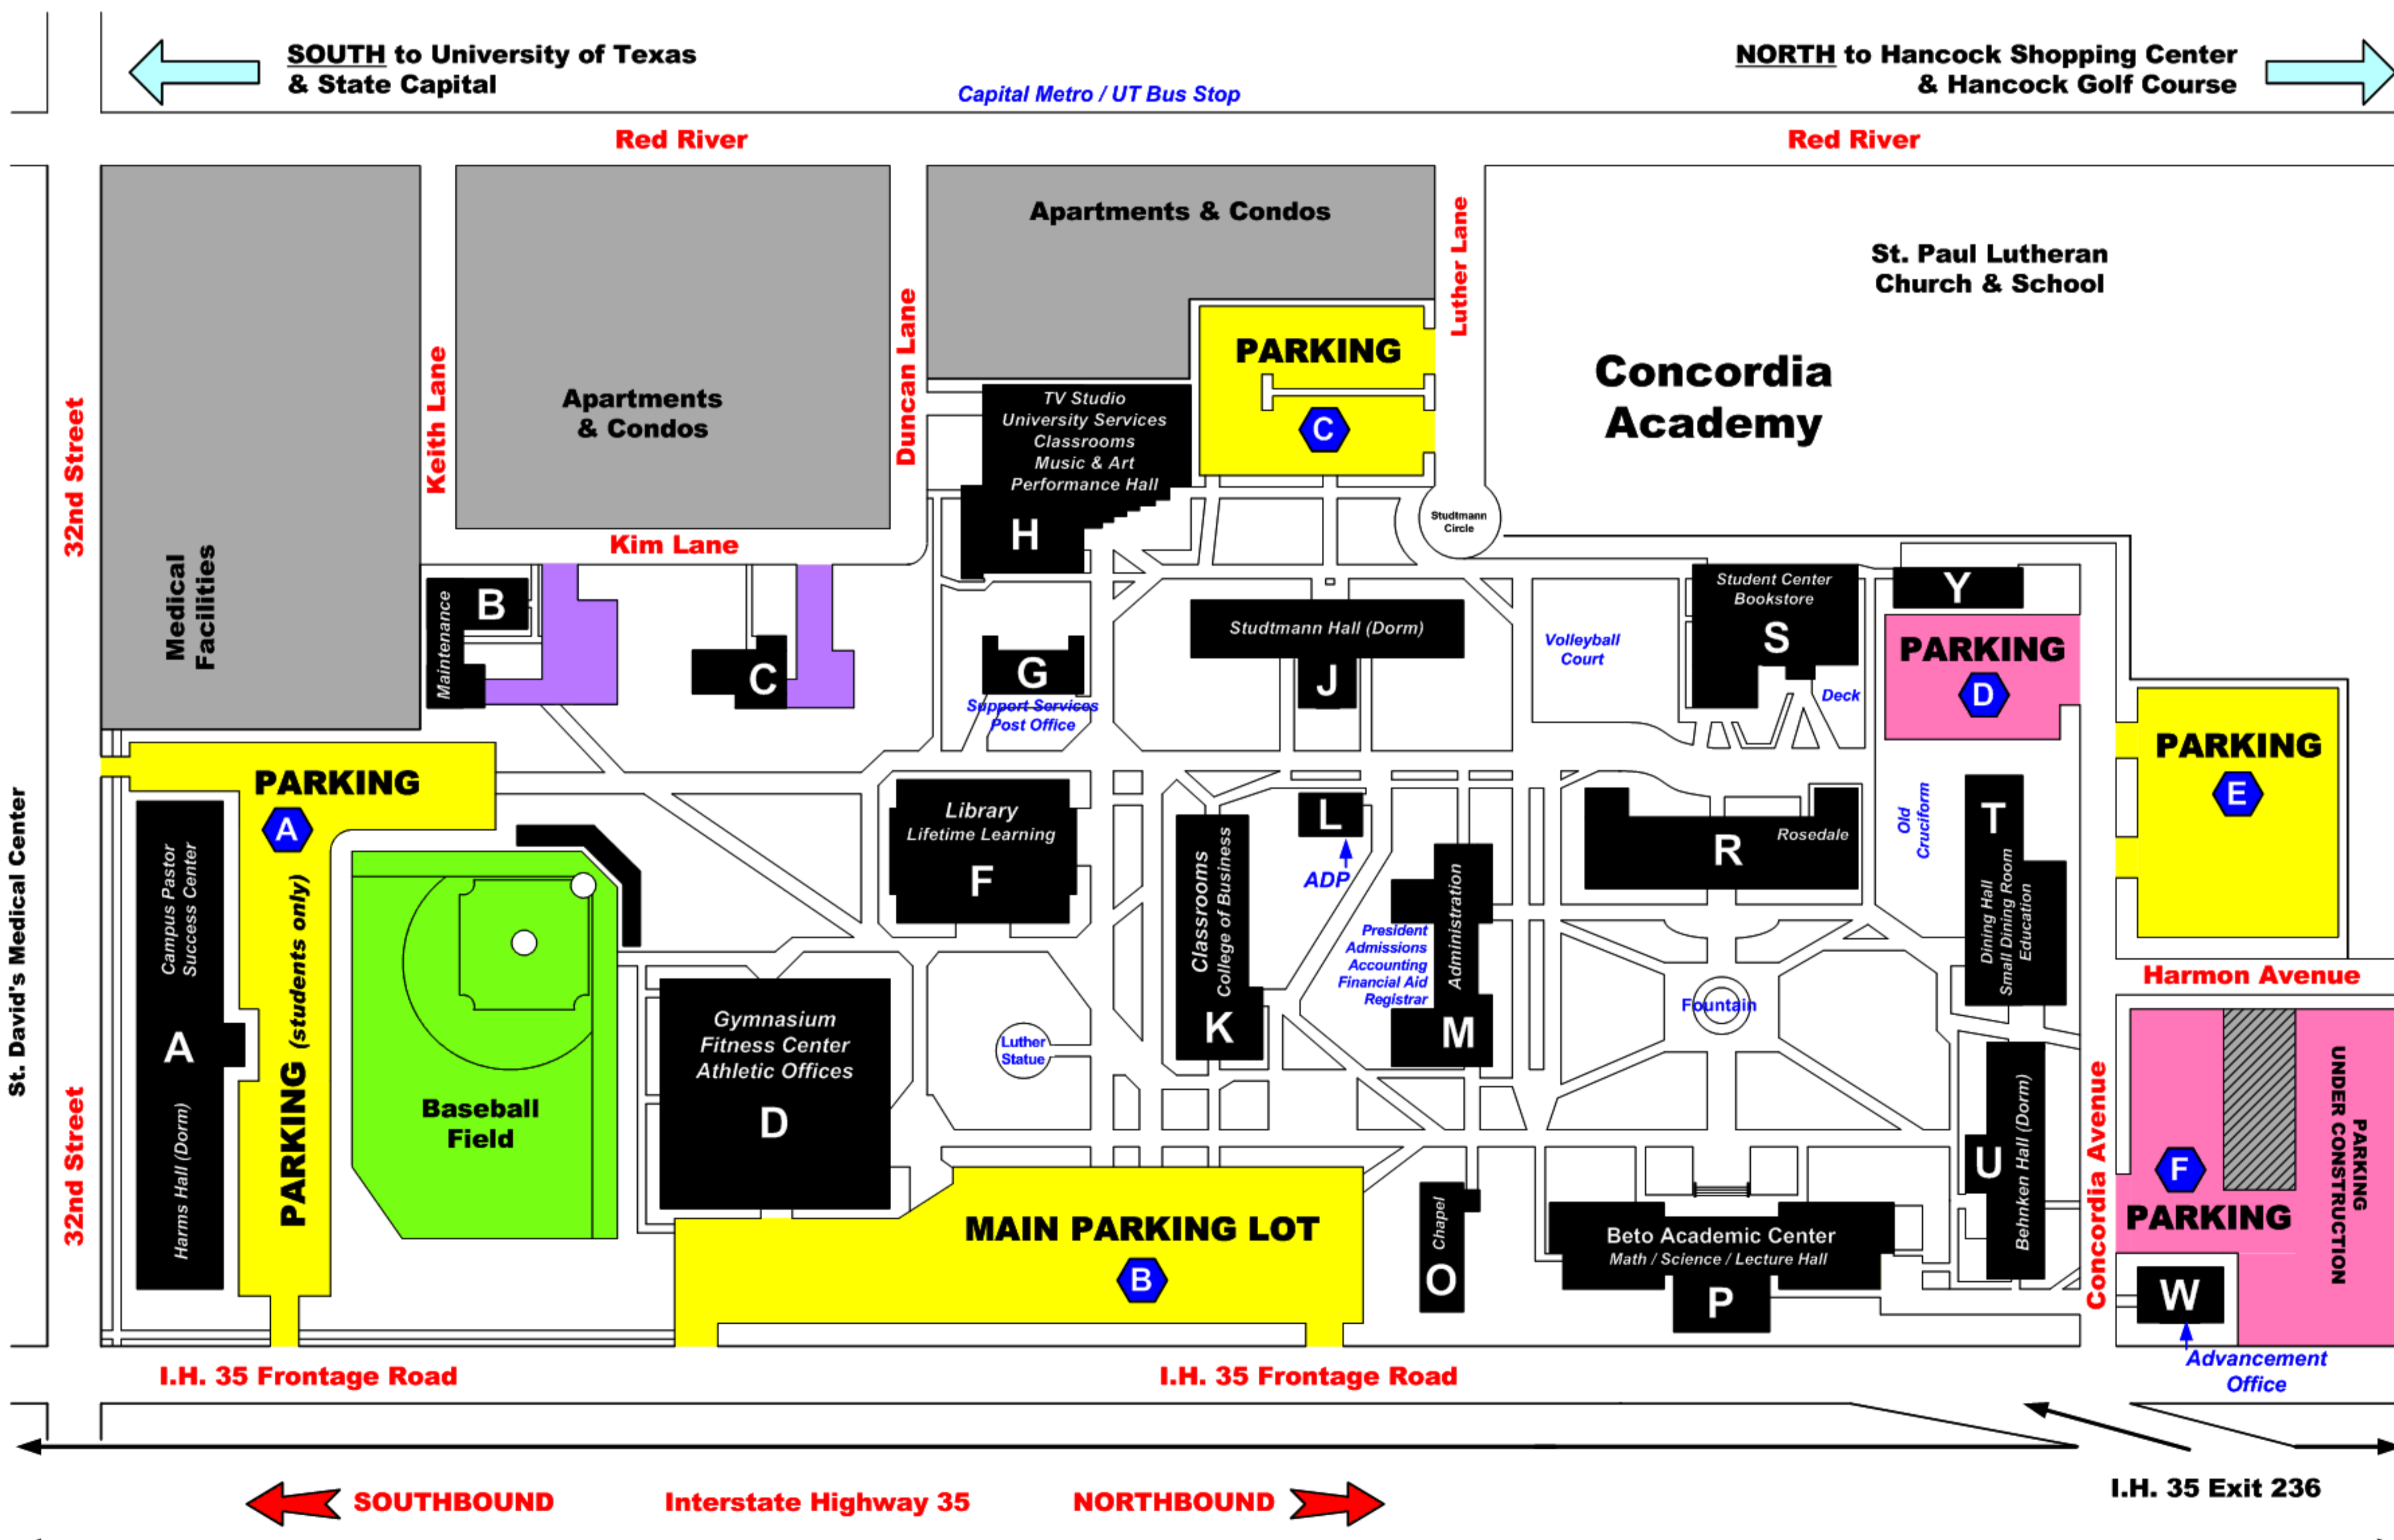

Welcome

Concordia University Texas

Austin Campus Map

Our mission: Develop Christian Leaders

SOUTH to University of Texas & State Capital

Capital Metro / UT Bus Stop

NORTH to Hancock Shopping Center & Hancock Golf Course

MAP KEY

Buildings

- A Harms Hall (dormitory)
- B Maintenance
- C Private residence
- D Woltman Center (gym)
- F Founders Library
- G Support Services (mail)
- H Peter Center (classrooms)
- J Studtmann Hall (dormitory)
- K Kramer Hall (classrooms)
- L College Central / ADP
- M Hirschi Hall (administration)
- O Birkmann Chapel
- P Beto Academic Center
- R Kilian Hall
- S Bokenkamp Student Center
- T Texas Hall (food service)
- U Behnken Hall (dormitory)
- W White Hall (advancement)
- Y Central Plant

Free visitor parking permits are available at the Accounting Office in Hirschi Hall

St. David's Medical Center

32nd Street

32nd Street

Concordia Avenue

I.H. 35 Frontage Road

I.H. 35 Frontage Road

I.H. 35 Exit 236

SOUTHBOUND

Interstate Highway 35

NORTHBOUND